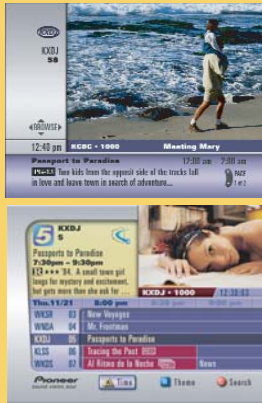

Browse for a Show

- INFO** Press twice to display QuickInfo™
- ◀▶** Browse by times (Hold to speed scroll)
- ▲▼** Browse by channels (Hold to speed scroll)

- GUIDE** Display the Guide
- ◀▶** Browse by times (Hold to speed scroll)
- ▲▼** Browse by channels
- 1 2 3** Enter a channel number
- Page** **+** **-** Scrolls channels a page at a time (Hold to speed scroll)

Control Live TV or Recorded Shows

- Pause
- Play
- Press twice for Slow Motion
- Three speeds of Rewind
- Three speeds of Fast Forward
- 10 second Instant Replay
- Jump to the Live broadcast

Record Live TV