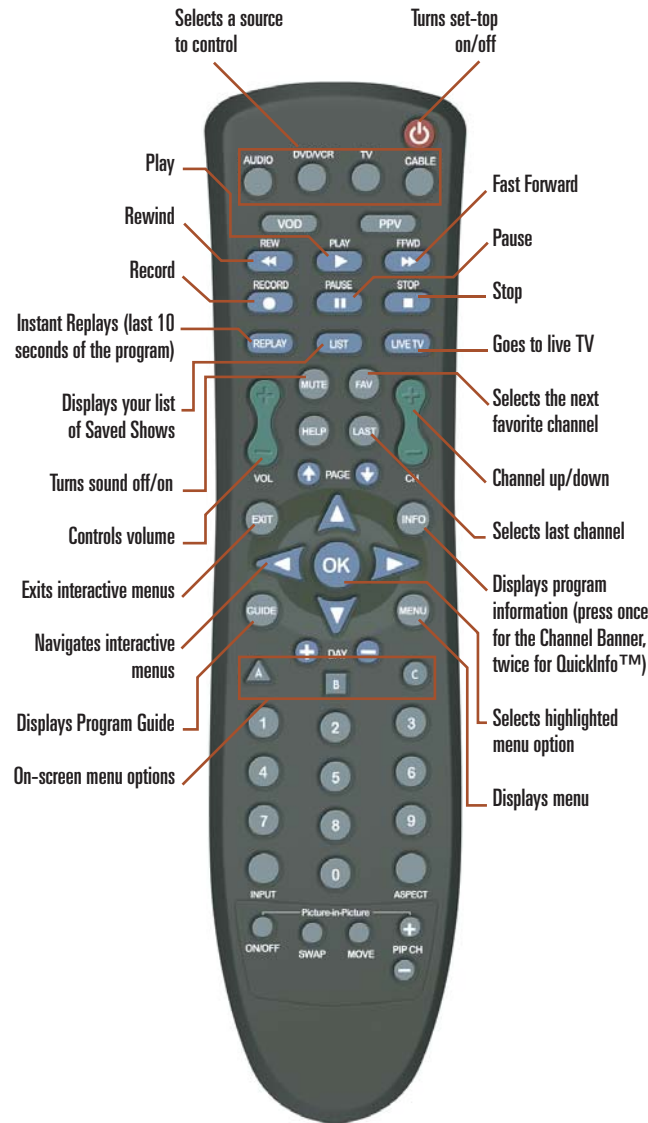

Browse for a Show

- INFO** Press twice to display QuickInfo™
- ◀▶** Browse by times (Hold to speed scroll)
- ▲▼** Browse by channels (Hold to speed scroll)

- GUIDE** Display the Guide
- ◀▶** Browse by times (Hold to speed scroll)
- ▲▼** Browse by channels
- 1 2 3** Enter a channel number
- Page** **+** **-** Scrolls channels a page at a time (Hold to speed scroll)

Title Search and Record

- GUIDE** Display the Guide
- C** Display Search Options
- ▲▼** Highlight 'Titles'
- OK** Select 'Titles'
- ◀▶** Highlight a letter Continue typing until titles appear in the Title List
- OK** Select a letter
- ▶** Press until Title List is active OR
- ▶▶** Jump to the Title List (Note: Titles of Current shows are preceded by a dot)

- ▲▼** Highlight a folder
- OK** Expand a folder
- ▲▼** Highlight a title
- OK** Display Title Options
- ▲▼** Highlight an option
- OK** Select an option

Your Remote Control

Quick Tips Guide

Digital Video Recorder Software

Control Live TV or Recorded Shows

- Pause
- Play
- Press twice for Slow Motion
- Three speeds of Rewind
- Three speeds of Fast Forward
- 10 second Instant Replay
- Jump to the Live broadcast

Record Live TV